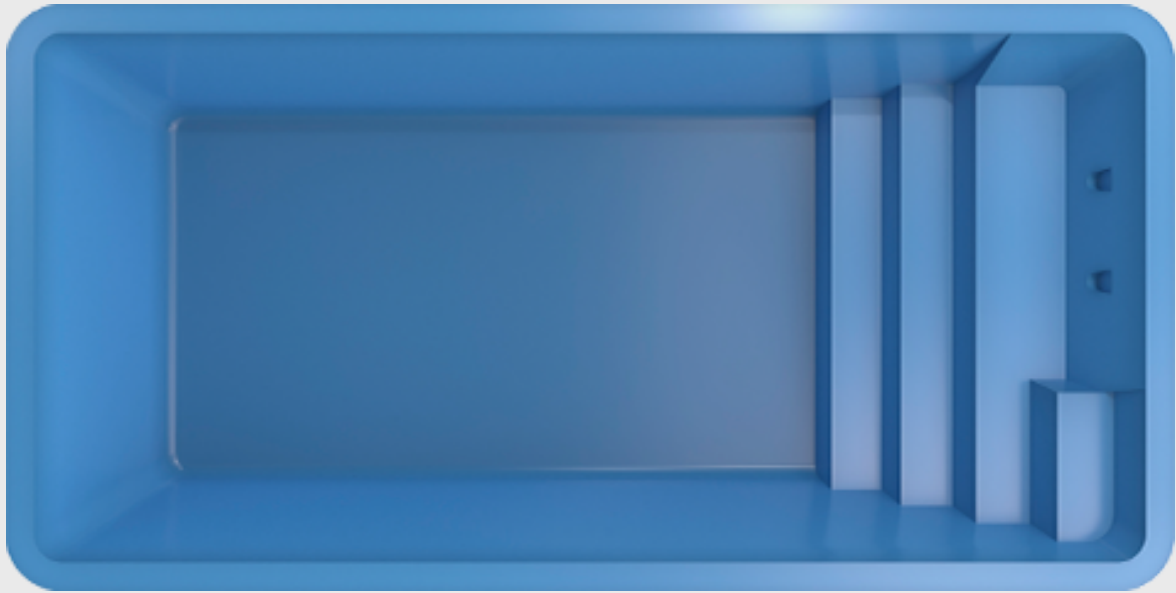

KEY WEST LINE

SIZES:

K3: 9'10" X 5'11" X 2'7"

K4: 13'1" X 6'7" X 3'11"

K5: 16'5" X 8'2" X 4'7"

K6: 19'8" X 9'10" X 4'7"

K7: 23' X 11'6" X 4'7"

K8: 26'3" X 13'1" X 4'7"

Inspired by the laid-back charm of island living, the Key West line captures a relaxed and inviting feel. Designed for comfort, leisure, and effortless outdoor enjoyment.

Available Colors: