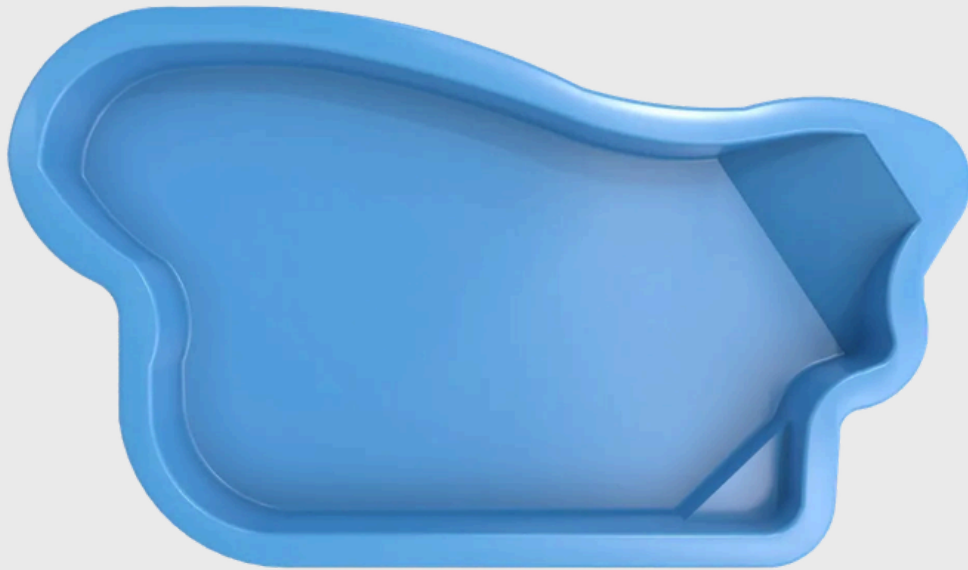

Available Colors:

SANTA MONICA

Sizes:

S3: 11'6" x 5'11" x 2'7", S4: 13'1" x 6'7" x 3'3", S5: 16'5" x 7'10" x 3'11", S6: 19'8" x 8'6" x 4'3", S7: 23' x 9'2" x 4'3", S8: 26'3" x 9'10" x 4'3", S9: 29'6" x 11'6" x 4'3", S10: 32'10" x 13'63" x 4'3"

Inspired by the relaxed sophistication of Santa Monica, this pool line blends coastal elegance with modern design for effortless outdoor living.

Available Colors:

KIDS

Sizes:

K1: 13'1" x 7'9" x 1'8"

Designed with fun and safety in mind, the Kids line creates a playful and comfortable space for endless enjoyment and family memories.

Available Colors:

SPA

Sizes:

7'41" X 7'41" X 2'95"

Designed for pure relaxation, the Spa line delivers a calm and soothing experience focused on comfort, wellness, and unwinding in style.

Available Colors: