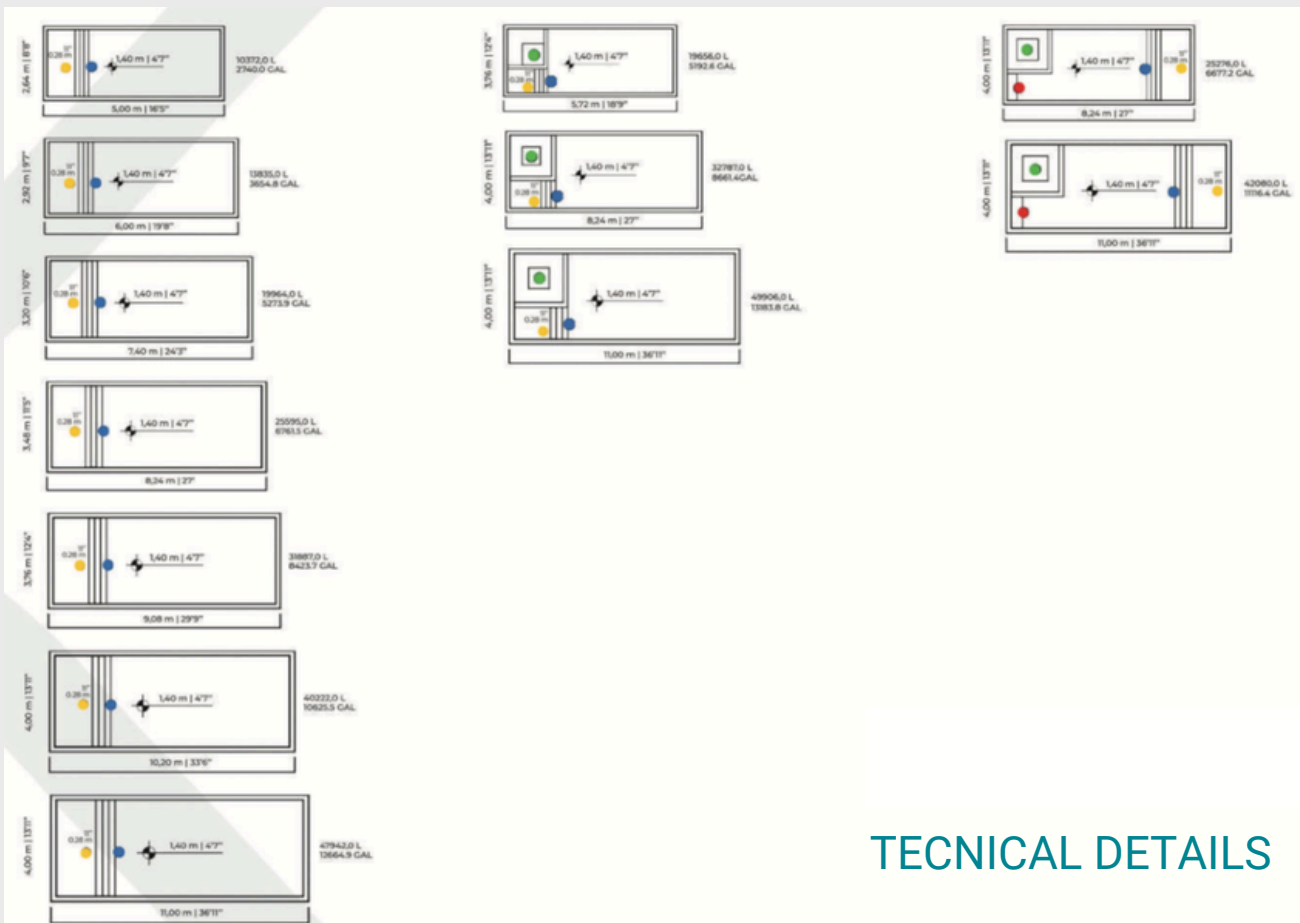

TECNICAL DETAILS