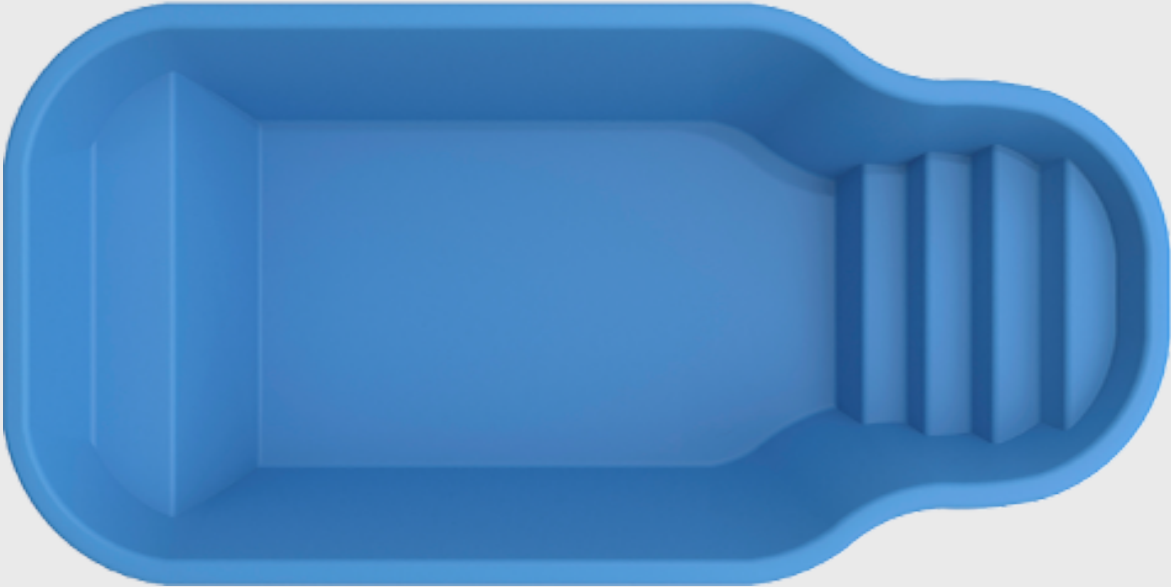

X-LINE

Inspired by modern architecture and clean geometry, the X-Line delivers a bold and contemporary pool design with an integrated jacuzzi for added comfort. Created for those who value clean lines, relaxation, and a refined outdoor experience that blends style with functionality.

SIZES:
X7: 23' X 10'10" X 4'7"
X9: 29'6" X 13'1" X 4'7"

Available Colors:

AUSTIN

SIZES:

- A4: 14'3" X 7'8" X 4'7"
- A6: 20'9" X 7'0" X 4'7"
- A8: 27'5" X 13'1" X 4'7"

Inspired by modern living with a relaxed, contemporary feel, the Austin line blends clean design with everyday comfort. Built for gathering, unwinding, and enjoying a balanced outdoor lifestyle.

Available Colors:

DAYTONA LINE

SIZES:

- D4: 13'1" X 6'7" X 3'11"
- D5: 16'5" X 8'2" X 4'7"
- D6: 19'8" X 9'10" X 4'7"
- D7: 23' X 11'6" X 4'7"
- D8: 26'3" X 13'1" X 4'7"

Inspired by the dynamic energy of Daytona, this pool line combines bold design with everyday comfort. Built for relaxation, entertainment, and enjoying Florida's outdoor lifestyle.