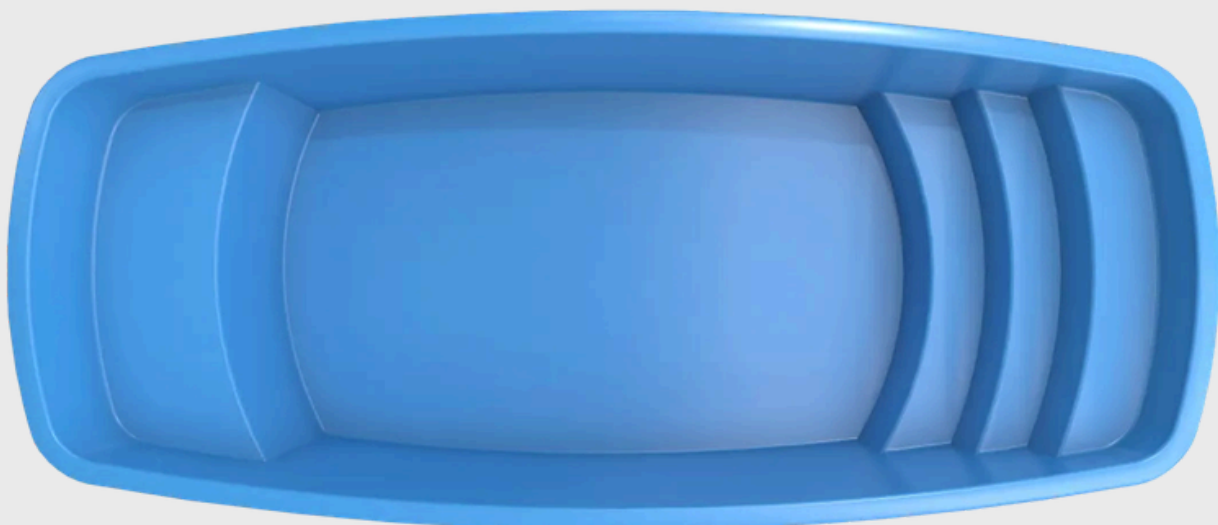

Available Colors:

SANTA MONICA

Sizes:

S3: 11'6" x 5'11" x 2'7", S4: 13'1" x 6'7" x 3'3", S5: 16'5" x 7'10" x 3'11", S6: 19'8" x 8'6" x 4'3", S7: 23' x 9'2" x 4'3", S8: 26'3" x 9'10" x 4'3", S9: 29'6" x 11'6" x 4'3", S10: 32'10" x 13'63" x 4'3"

Inspired by the relaxed sophistication of Santa Monica, this pool line blends coastal elegance with modern design for effortless outdoor living.

Available Colors:

KIDS

Sizes:

K1: 13'1" x 7'9" x 1'8"

Designed with fun and safety in mind, the Kids line creates a playful and comfortable space for endless enjoyment and family memories.