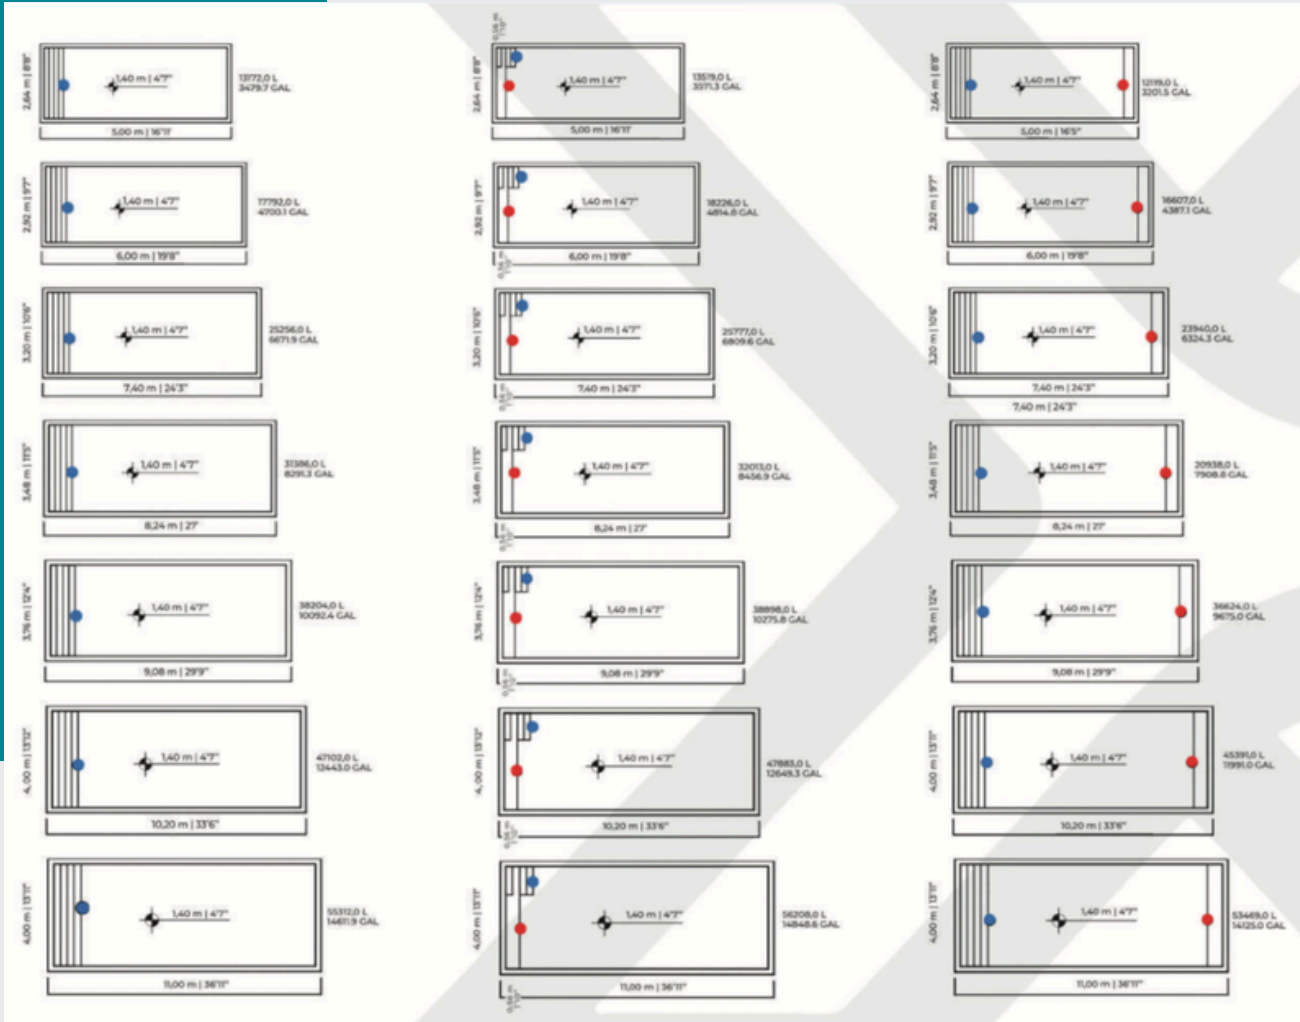

TECNICAL DETAILS