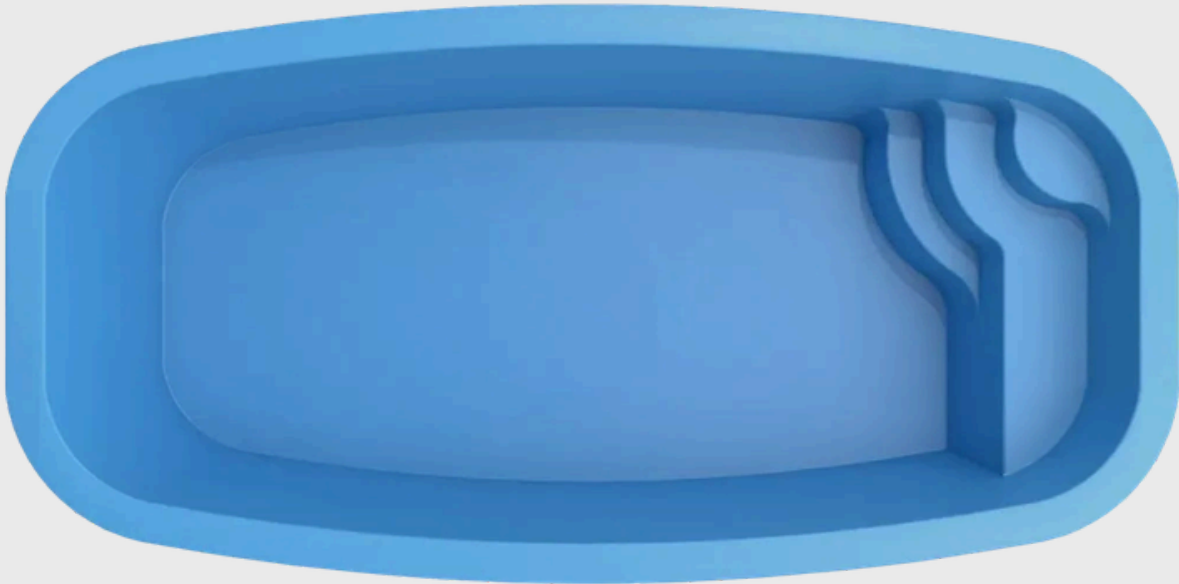

Available Colors:

DAYTONA LINE

SIZES:

- D4: 13'1" X 6'7" X 3'11"
- D5: 16'5" X 8'2" X 4'7"
- D6: 19'8" X 9'10" X 4'7"
- D7: 23' X 11'6" X 4'7"
- D8: 26'3" X 13'1" X 4'7"

Inspired by the dynamic energy of Daytona, this pool line combines bold design with everyday comfort. Built for relaxation, entertainment, and enjoying Florida's outdoor lifestyle.

Available Colors:

NAPLES

Sizes:

N4: 13'1" x 7'10" x 4'3", N5: 16'5" x 9'2" x 4'3", N6: 19'8" x 9'10" x 4'7", N7: 23' x 11'6" x 4'7", N8: 26'3" x 13'11" x 4'7"

Inspired by the refined elegance of Naples, this pool line is designed for relaxed luxury, comfort, and timeless outdoor living.

Available Colors:

SANTA MONICA

Sizes:

S3: 11'6" x 5'11" x 2'7", S4: 13'1" x 6'7" x 3'3", S5: 16'5" x 7'10" x 3'11", S6: 19'8" x 8'6" x 4'3", S7: 23' x 9'2" x 4'3", S8: 26'3" x 9'10" x 4'3", S9: 29'6" x 11'6" x 4'3", S10: 32'10" x 13'63" x 4'3"